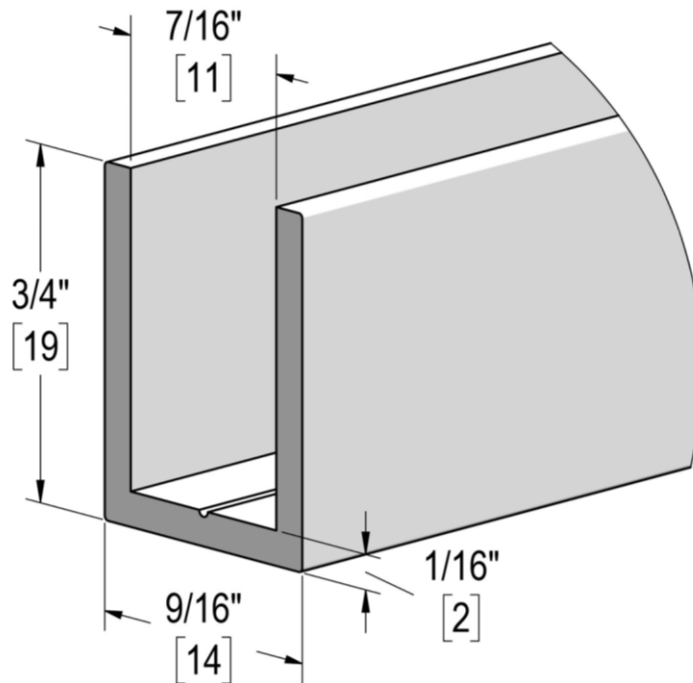

U-CHANNEL

DEEP 3/8" GLASS - 144"

Product Code: PSM00227

portals

MATERIAL

Aluminum

PRODUCT NOTES

- Available in 94" (see PSM00217) and 144" lengths
- Wet glaze large glass panels with silicone sealant
- Use monolithic tempered glass

Glass Thickness
3/8" [10 mm]